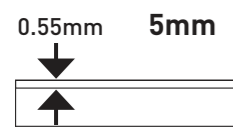

CUSHIONOAK SUPREME

Flooring is not just a surface, it carries a story.

The CushionOak Supreme story is about the natural aesthetics of Oak species combined with new technologies that bring your floor to life. Embossed-in-Register is a surface texture that has been stylised to meet each individual grain pattern, providing a hyper-realistic timber look and feel. This process enhances the finest details of real wood, allowing you to experience the depth of wood grains and knots. With registered embossing your floor will look like real hardwood.

CushionOak Supreme features our duo core technology giving you confidence in your floors superior stability and noise absorption, perfect for your busy on-the-go lifestyle. Duo core provides remarkable underfoot comfort and a heavy-duty wear layer with PUR surface treatment, granting you peace of mind that your floor will look new for longer without the need for sanding and polishing.

The only real decision is which design will you choose to create your story?